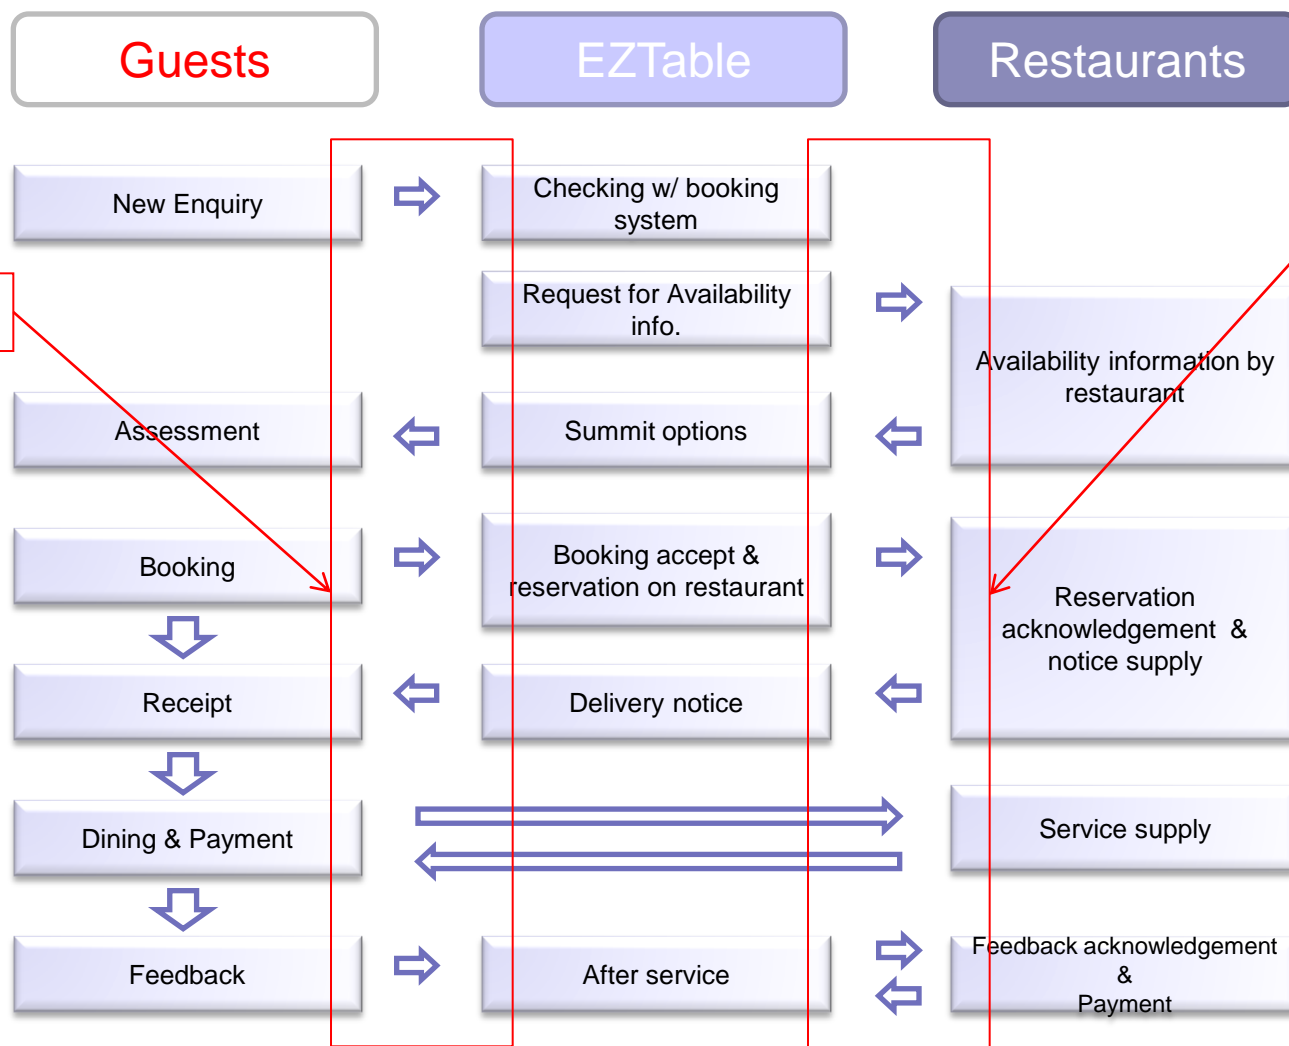

Revenue Model

Cost structure

- Manpower cost
- Office rental
- Website hosting

Source of revenue

- Recommendation fee for each successful booking
- Monthly fee
- Voucher

市場分析

Segmentation

- Online reservation service integrated offline dining service

Target

- Blue-collar office workers

Position

- Total solution provider for restaurants and customers

- Customers who are able to spend at five star hotels' restaurants.
- Dining for special reasons, including family gatherings, birthday parties and dates.
- EZTable marketing mainly by word-of-mouths.
- Birthday discount, coupons and etc.
- Average age ranges 30-35, majority from 20-50 office workers and executives.

產品發展與製造(營運流程)

產品發展與製造(供應商互動)

- Collaborate with restaurants to organize promotion activities, e.g. lobster all you can eat.
- A website
 - Hosting of restaurants information.
 - Information about restaurants with special offers, like special promotion or dining discount.
 - Publish articles about food and beverage, i.e. blogging.
 - Reserving tables or buying coupons.
 - Membership subscription, sign-up, sign-in.
 - Linking to the fans pages on social media.

產品發展與製造(資訊系統)

- Collaborate with restaurants to organize promotion activities, e.g. lobster all you can eat.
- A website
 - Hosting of restaurants information.
 - Information about restaurants with special offers, like special promotion or dining discount.
 - Publish articles about food and beverage, i.e. blogging.
 - Reserving tables or buying coupons.
 - Membership subscription, sign-up, sign-in.
 - Linking to the fans pages on social media.